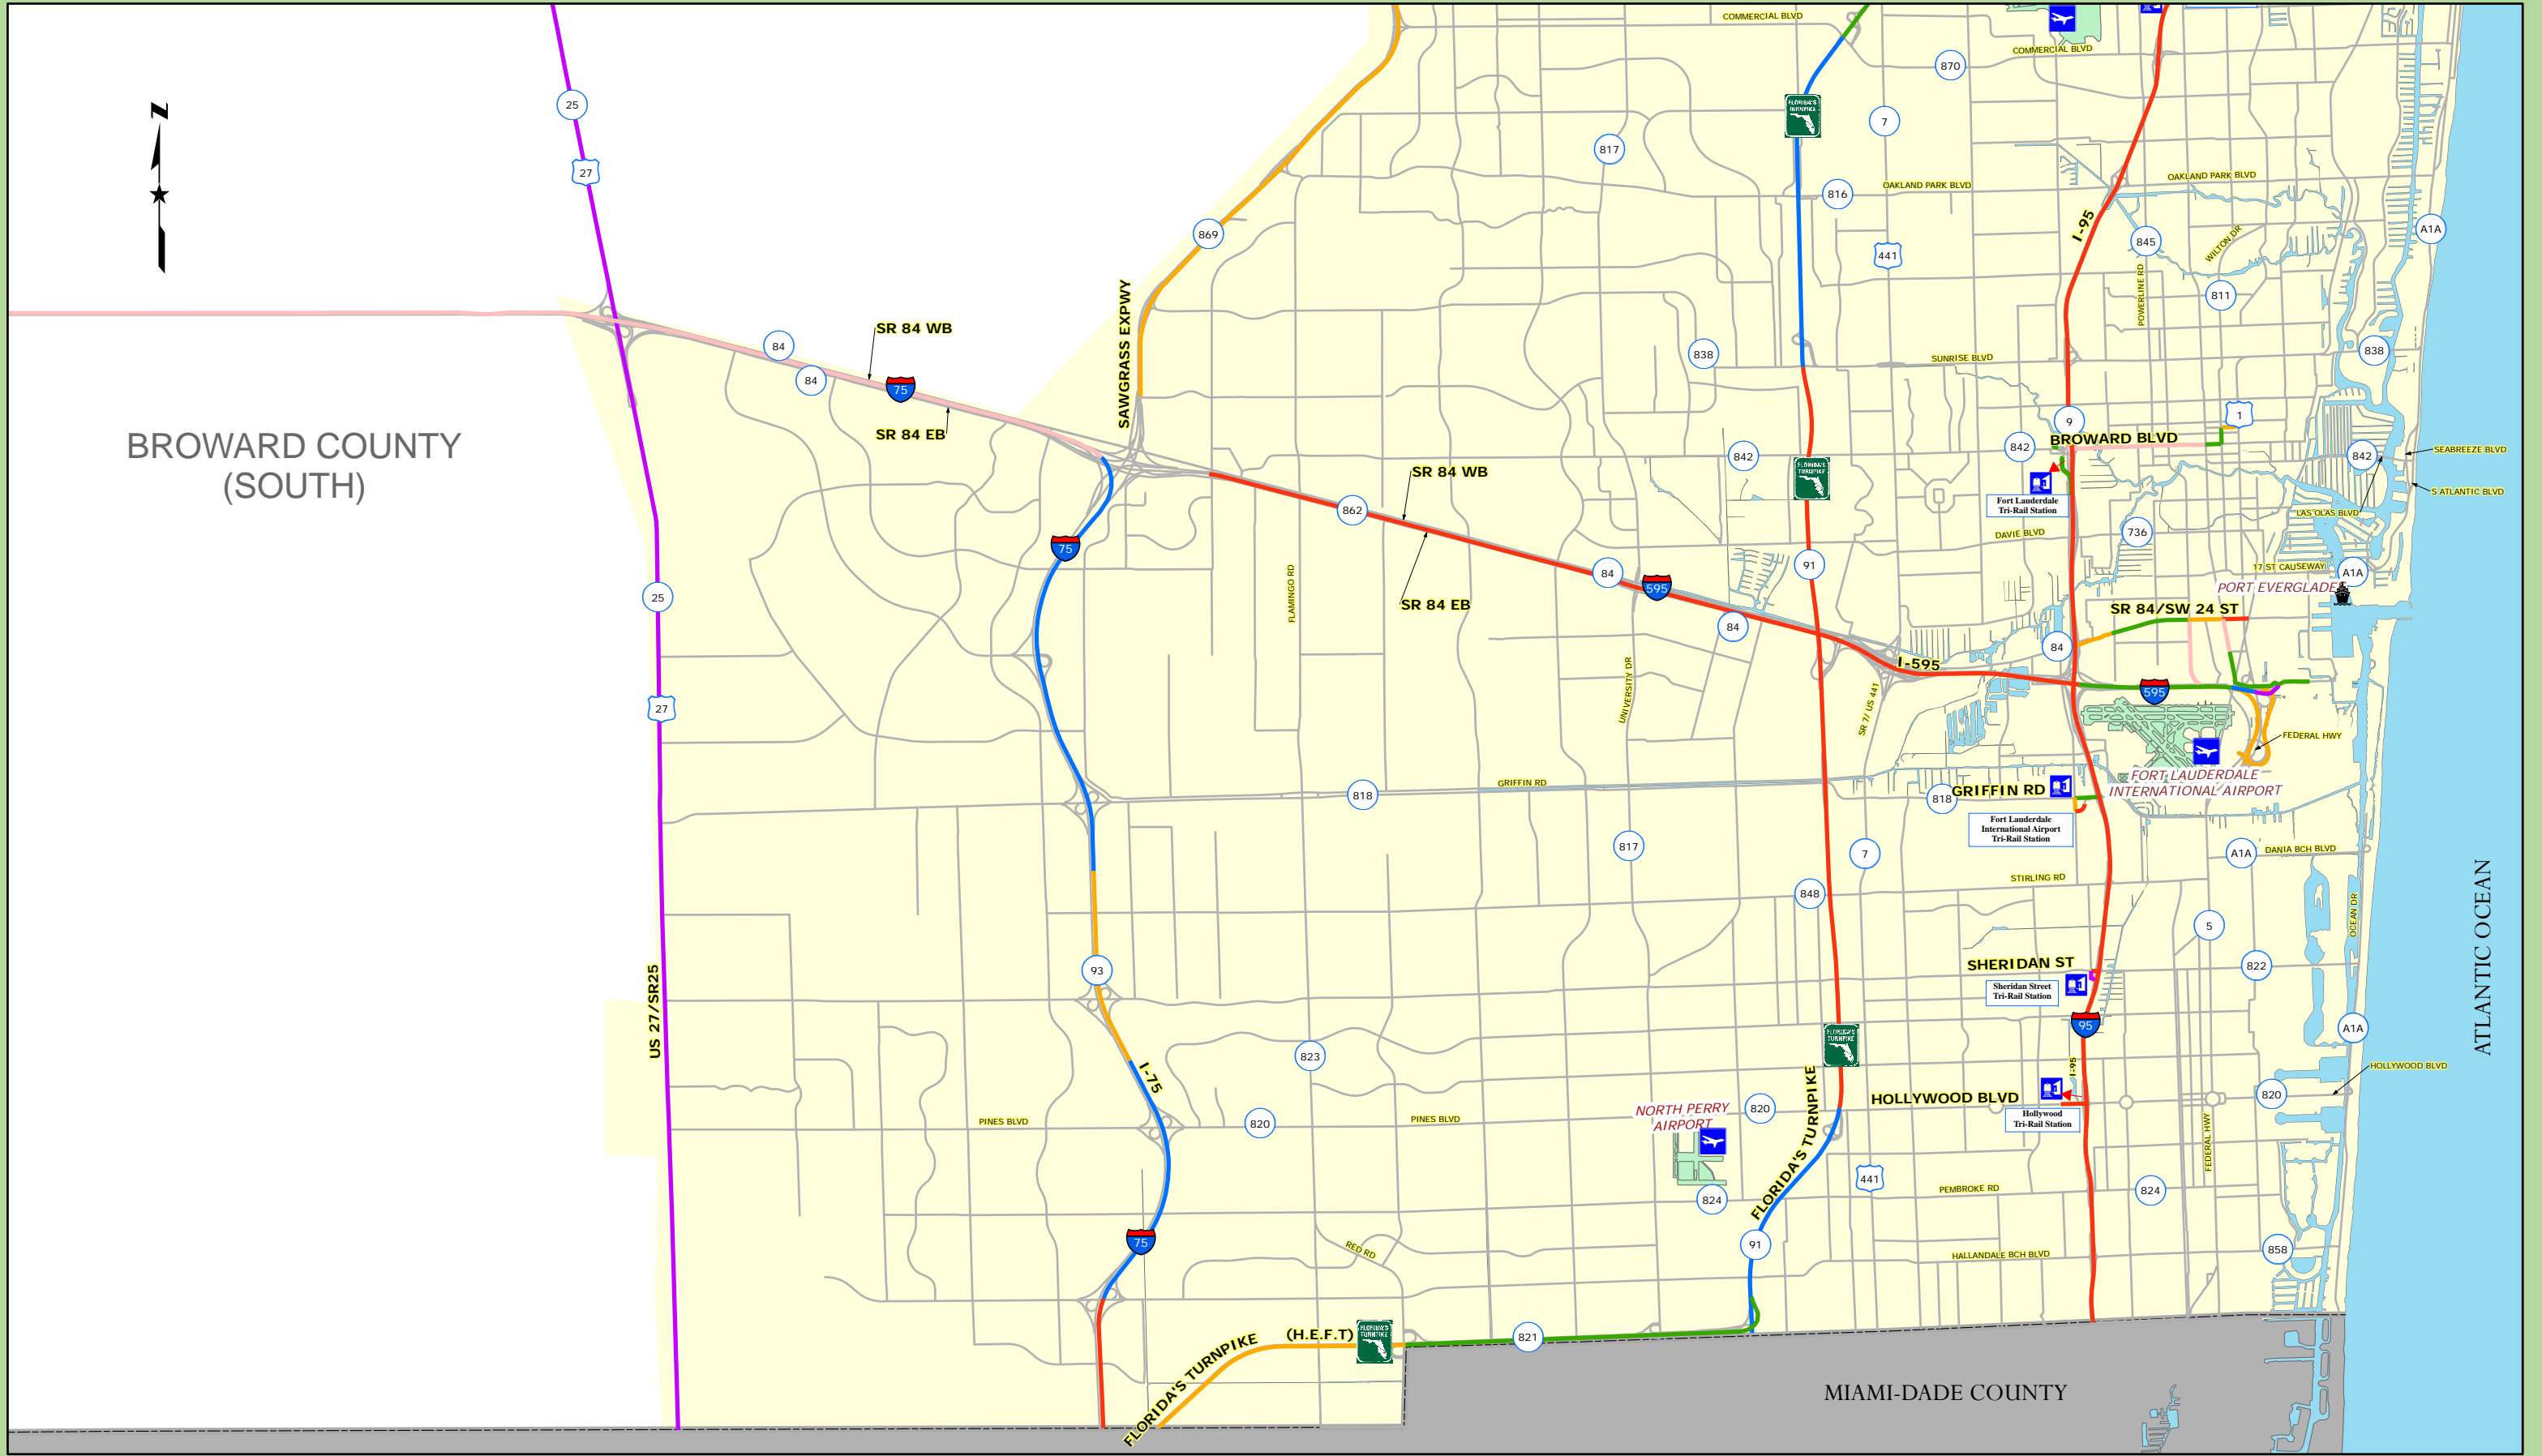

BROWARD COUNTY
(SOUTH)

Legend

- A — C — E
- B — D — F

BROWARD COUNTY STRATEGIC INTERMODAL SYSTEM LEVEL OF SERVICE

Level of Service is based on 2007 FDOT Traffic Count Data.