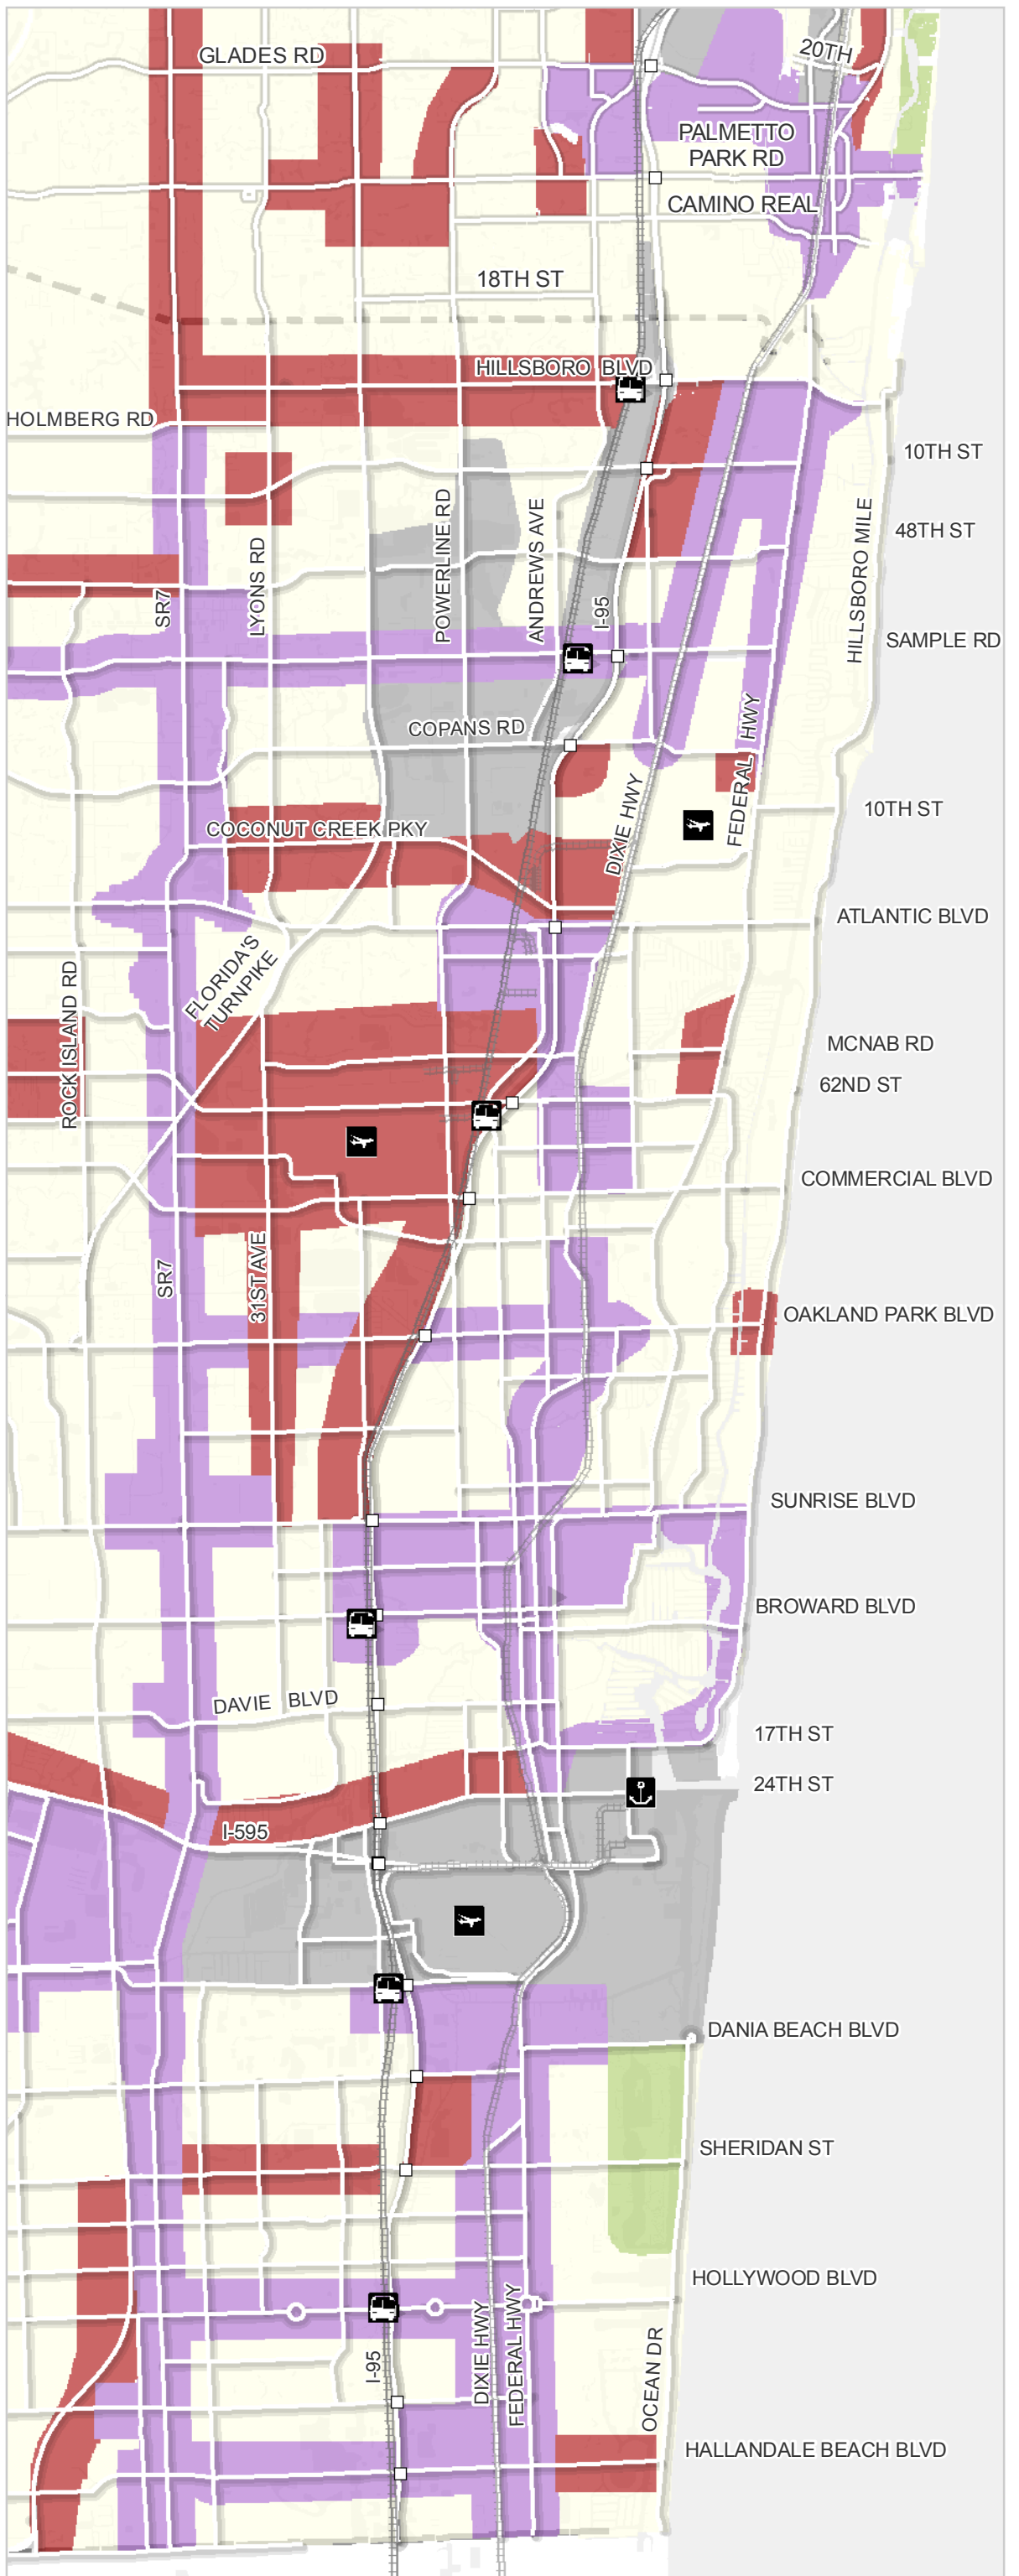

# I-95

corridor mobility plan

## Generalized Future Land Use Vision Map

### Generalized Future Land Use

- Residential
- Commercial
- Industrial
- Mixed
- Other

Water

SOURCE: FDOT, PALM BEACH METROPOLITAN PLANNING ORGANIZATION & BROWARD COUNTY

*For Planning Purposes Only*

12.6.12